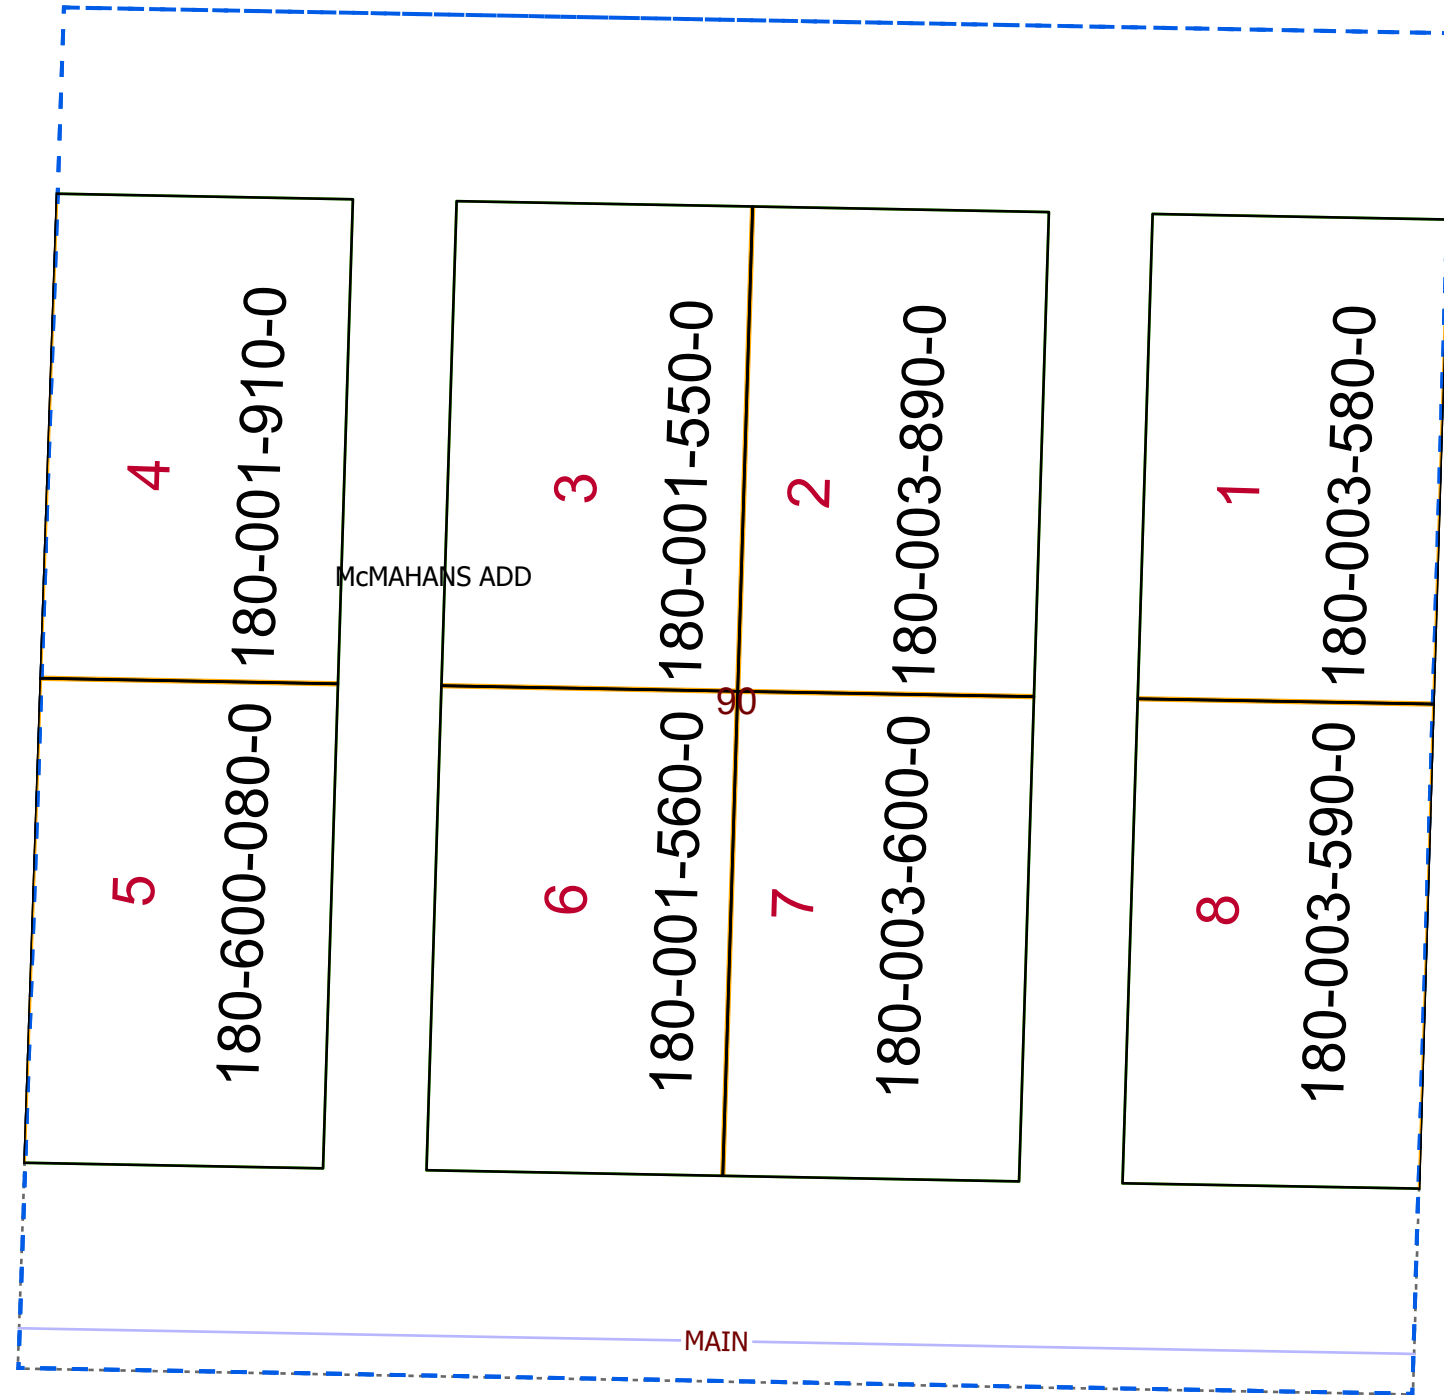

MORGAN COUNTY, OHIO

WINDSOR TWP. FRAC. 90, T-9, R-11, McMAHAN ADD.

PIN	Owner	LegalDescr	VOL	PAGE
180-001-910-0	DUFFY LANE C	INLOT 4 McMAHAN	OR235	5493
180-003-600-0	HAGER KATHY SUE	INLOT 7 McMAHAN	D.V 187	753
180-003-890-0	ROBINSON GARY L	INLOT 2 McMAHAN	OR220	3281
180-001-560-0	STOCKPORT CHURCH OF CHRIST	INLOT 6 McMAHAN'S	OR130	397
180-001-550-0	STOCKPORT CHURCH OF CHRIST	INLOT 3 McMAHAN'S	OR130	397
180-600-080-0	STOCKPORT CHURCH OF CHRIST AN OHIO	LOT 5 McMAHAN		
180-003-590-0	WEST BRIAN L & SHANNON E	INLOT 8	OR191	580
180-003-580-0	WEST BRIAN L & SHANNON E	INLOT 1	OR191	580

Boundaries

Type

- County
- Hidden
- Hydro
- Parcel
- ROW
- Section
- Lot

..... <all other values>

08/10/2020